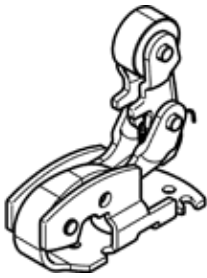

# roller lever with idle return VAOM-R4-20-D2-52

Part number: 8049236

FESTO

## Data sheet

Feature	Value
Width	20 mm
Type of actuation	mechanical
Assembly position	Movement plane
Design structure	Toggle lever
Type of piloting	direct
Corrosion resistance classification CRC	1 - Low corrosion stress
Ambient temperature	-10 ... 60 °C
Mounting type	Tightened
Materials note	Conforms to RoHS
Material mounting adaptor	steel, galvanized